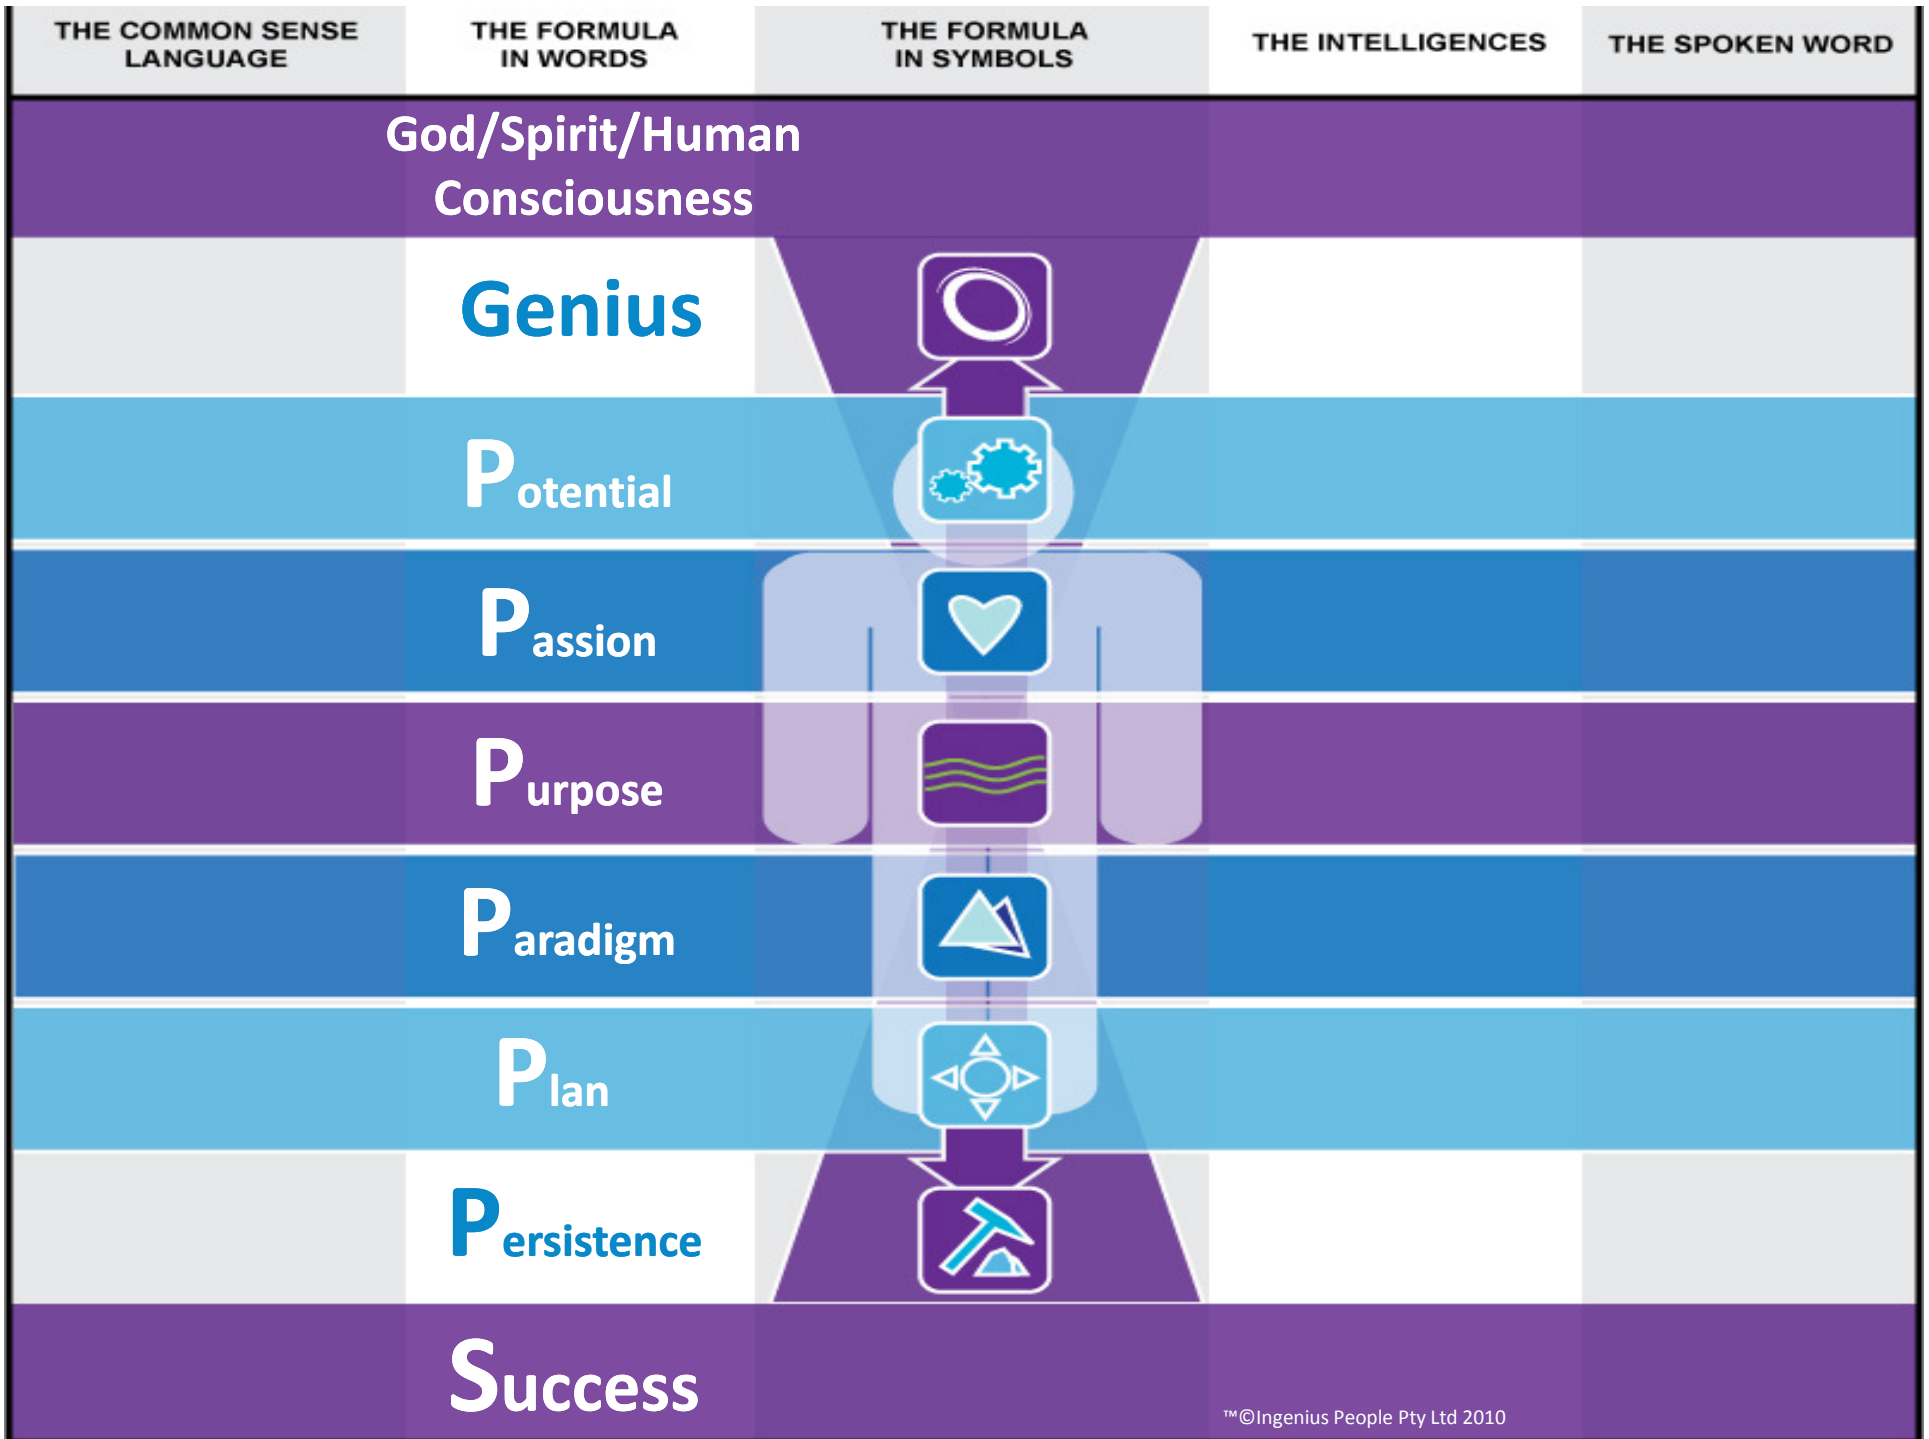

*Whenever you align your **genius** consciously and consistently you open **the portal** that gives you access to the infinite realm of human consciousness, universal intelligence, **Spirit or God**, thus opening the possibility of achieving **true success** in your life.*

A silhouette of a person standing on a rocky peak with arms raised, set against a sunset sky with layered mountains in the background.

The G2G Genius Formula

$$G = p^6$$

The G2G Guide Map

THE COMMON SENSE LANGUAGE	THE FORMULA IN WORDS	THE FORMULA IN SYMBOLS	THE INTELLIGENCES	THE SPOKEN WORD
God/Spirit	$G = p^6$		Universal Intelligence (UQ)	"We are"
The Portal's Code	Genius			"I am"
Facts / evidence	Potential		Rational Intelligence (IQ)	"I think"
E-motion	Passion		Emotional Intelligence (EQ)	"I feel"
Intuition / gut feel	Purpose		Spiritual Intelligence (SQ)	"I know"
Stated truth	Paradigm			"I believe"
Stated Goals	Plan			"I commit"
Behaviour / action	Persistence			"I do"
Achieved Goals	Success	$G = p^6 = S$	www.ingenius.com.au ™©Ingenius People Pty Ltd 2010	"I have"

Your Turn to Play

1. Where in life or your Coaching Practice do you have the biggest challenges?
2. How can the G2G Coaching Map show you the way forward?

Born Genius

- the book
- The programme
- The launch